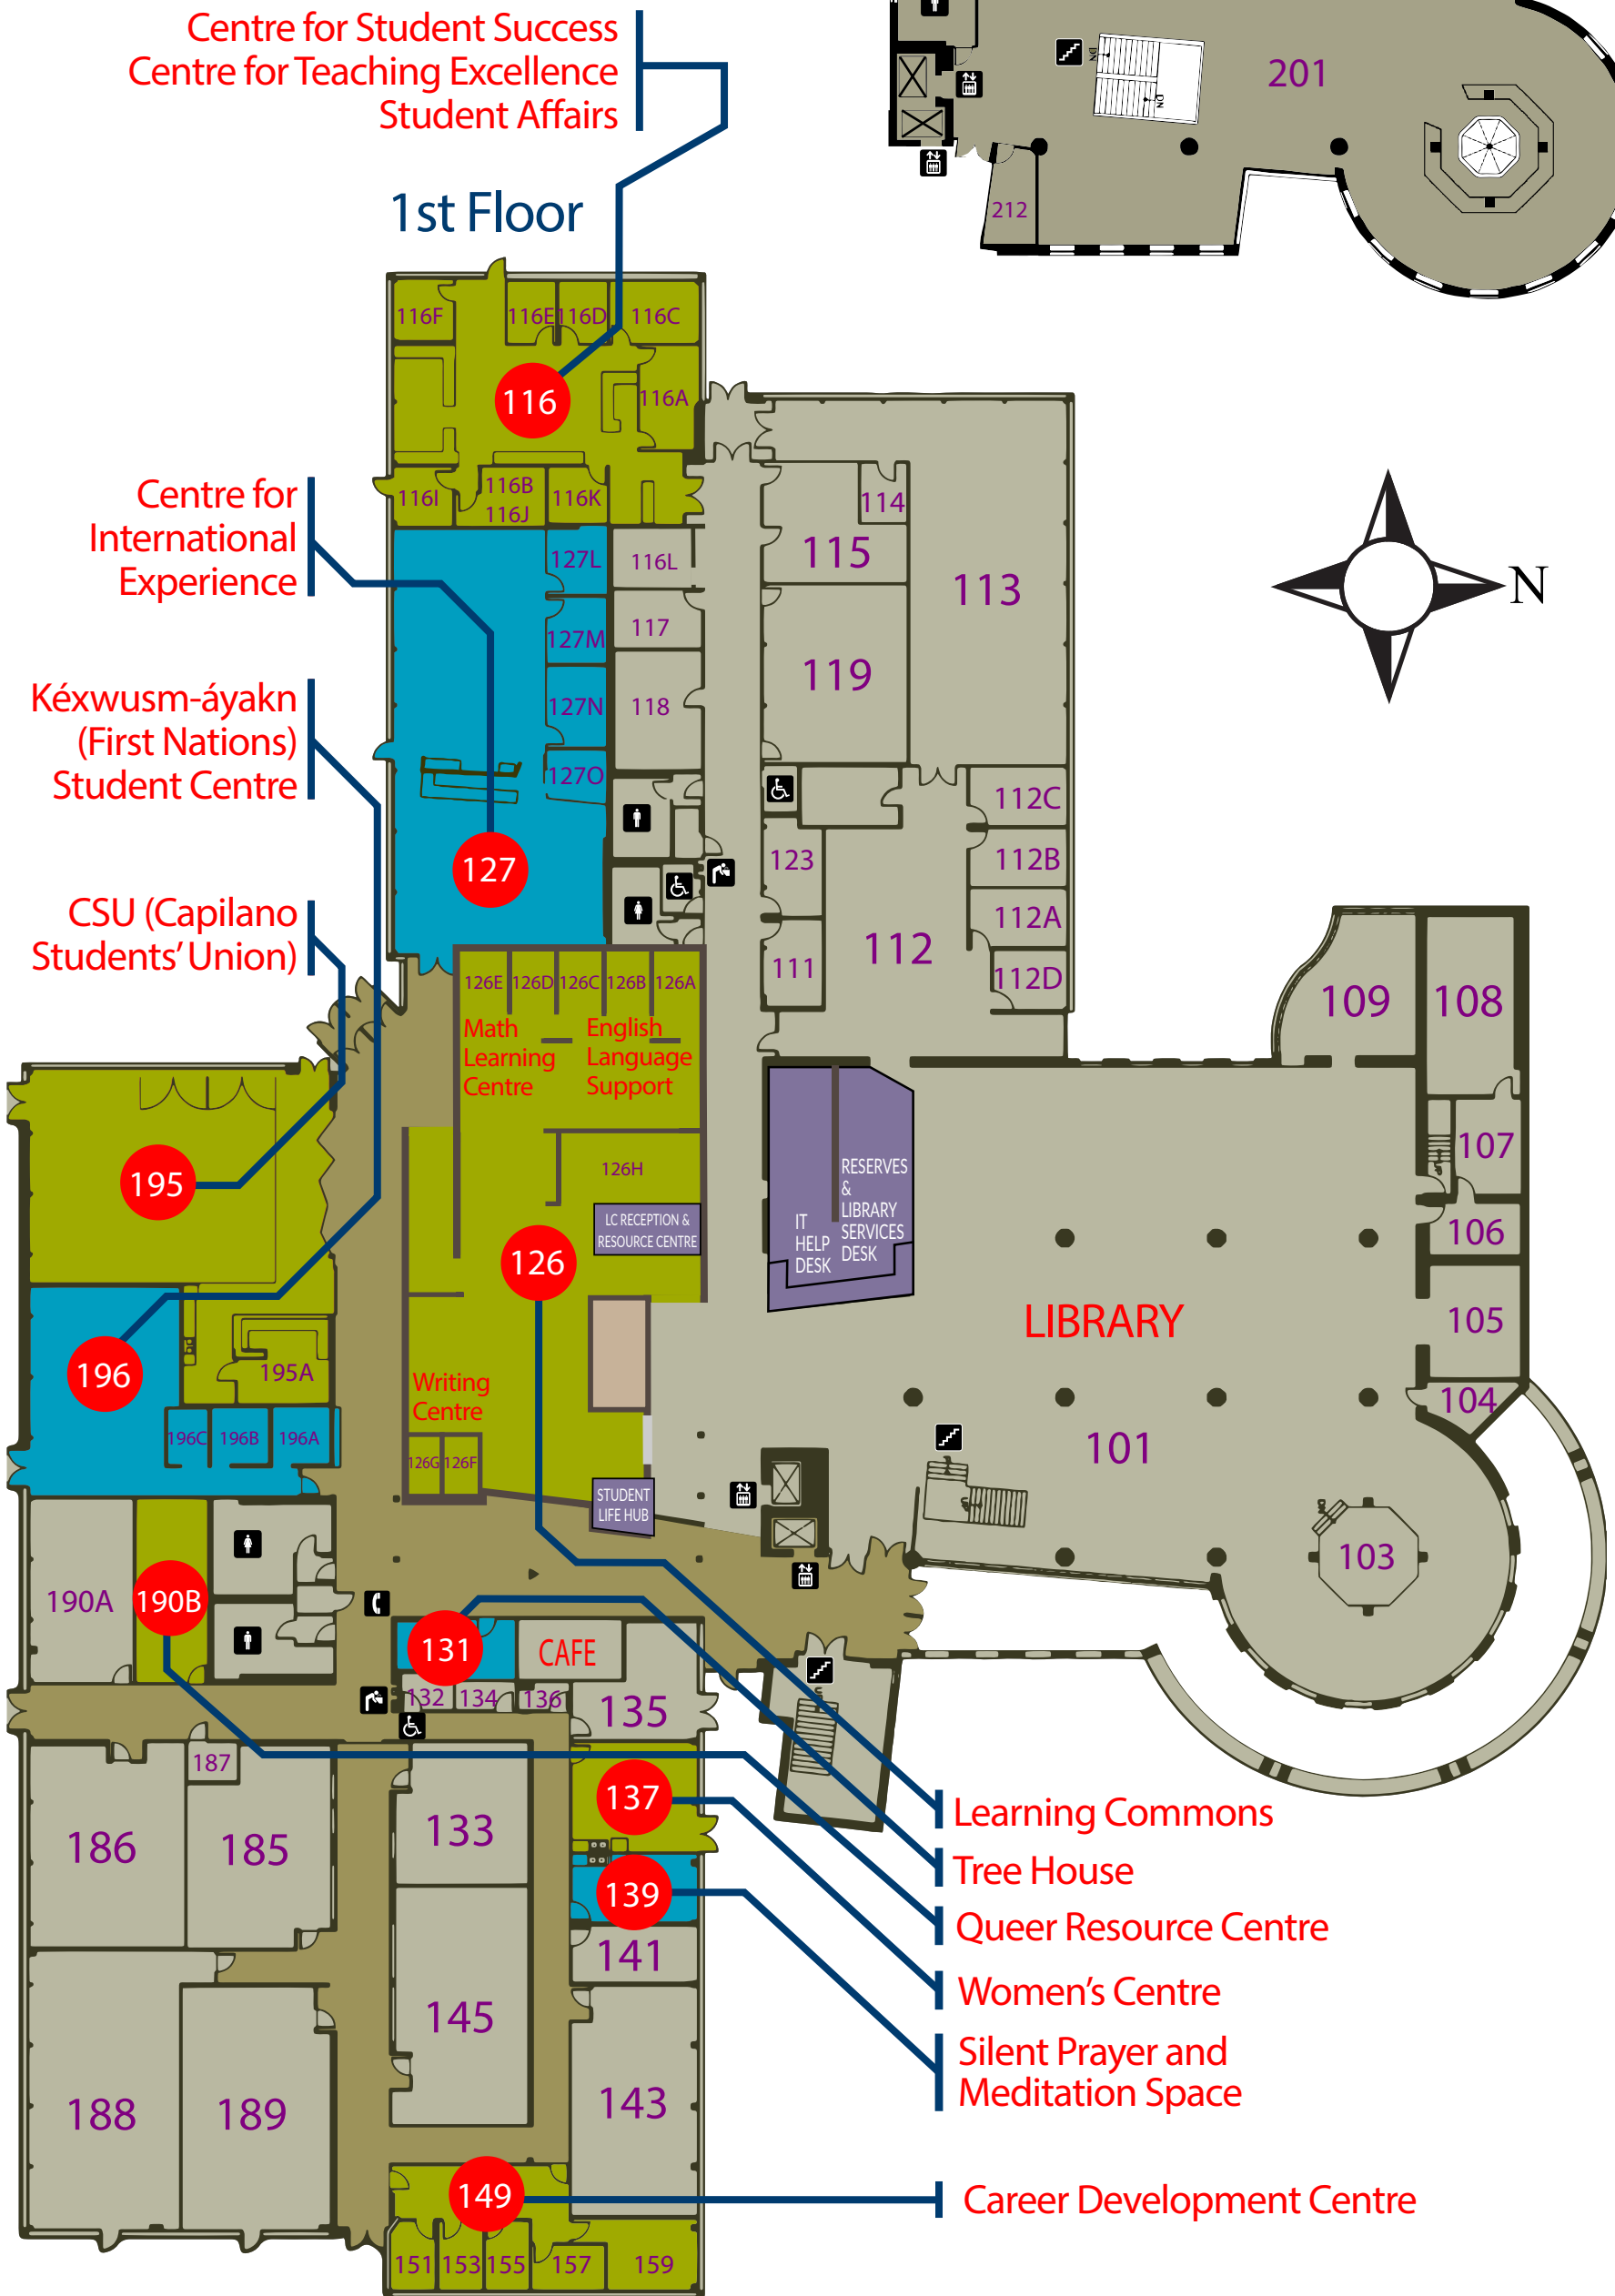

Capilano University Library

Library Building Map

2nd Floor

1st Floor

Centre for Student Success
Centre for Teaching Excellence
Student Affairs

Centre for
International
Experience

Kéxwusm-áyakn
(First Nations)
Student Centre

CSU (Capilano
Students' Union)

116

127

126

195

196

190B

131

137

139

149

Learning Commons

Tree House

Queer Resource Centre

Women's Centre

Silent Prayer and
Meditation Space