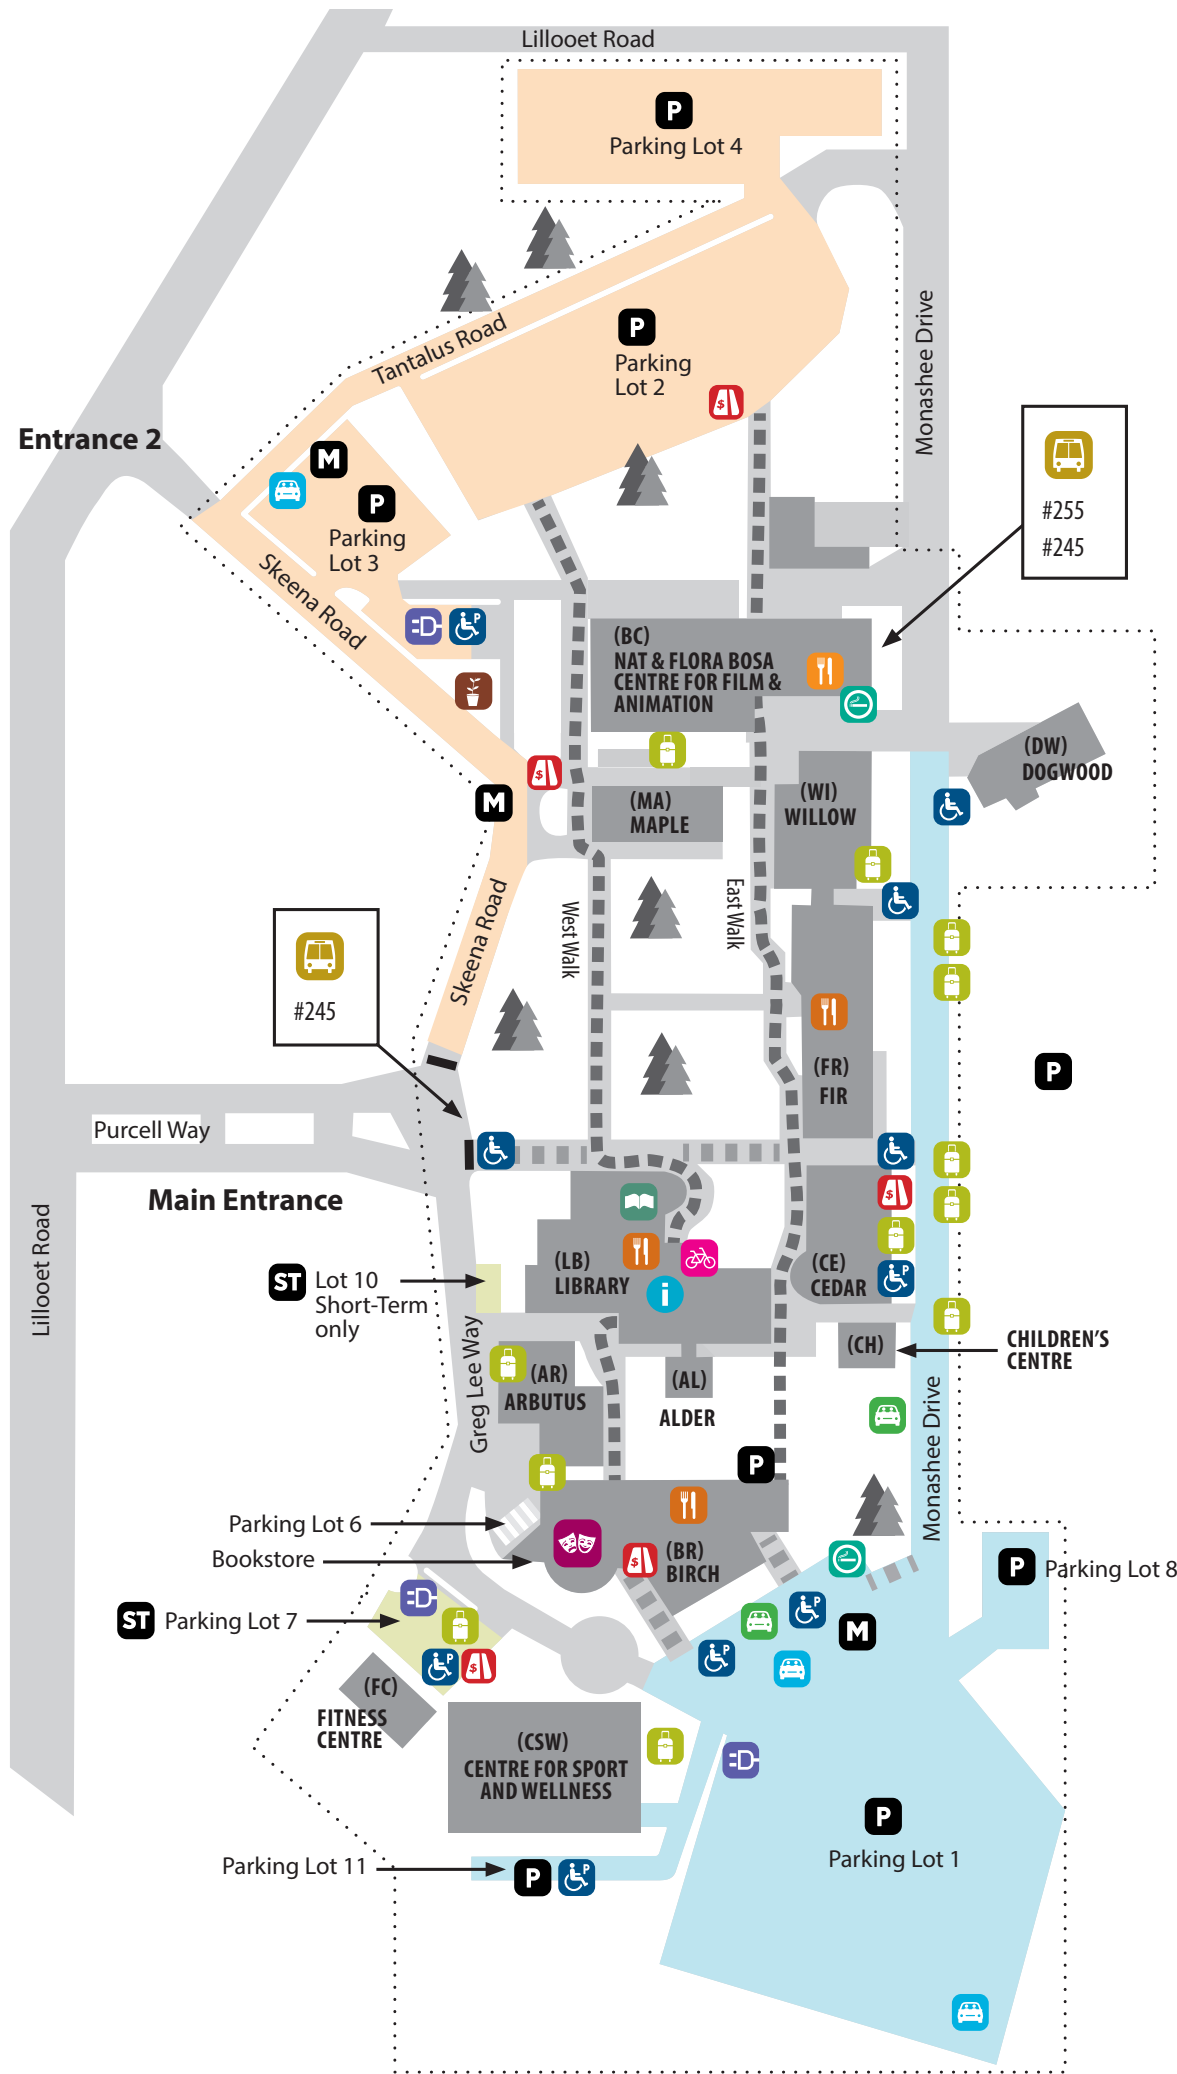

TANTALUS ROAD	Total Spaces
General	22
TOTAL	22

PARKING LOT 3	Total Spaces
Accessible Parking	2
Car Share	8
Employee (with special permit)	16
E.V. Charging	4
General	66
TOTAL	96

SKEENA ROAD	Total Spaces
General	39
TOTAL	39

PARKING LOT 10	Total Spaces
Loading	1
Short-Term	3
TOTAL	4

PARKING LOT 6	Total Spaces
Accessible Parking	1
Guest	3
Sales Rep	2
Security	1
TOTAL	7

PARKING LOT 7	Total Spaces
Accessible Parking	7
E.V. Charging	8
Loading	1
Short-Term	25
TOTAL	41

PARKING LOT 11	Total Spaces
Accessible Parking	1
General	3
Loading	2
TOTAL	6

PARKING LOT 4	Total Spaces
General	172
TOTAL	172

PARKING LOT 2	Total Spaces
General	350
TOTAL	350

MONASHEE DRIVE	Total Spaces
Accessible Parking	10
Car Pool	6
General	84
Guest	4
Loading	11
TOTAL	115

PARKING LOT 8	Total Spaces
General	65
TOTAL	65

PARKING LOT 1	Total Spaces
Accessible Parking	2
Car Share	4
Car Pool	22
Employee (special permit)	36
E.V. Charging	2
General	478
TOTAL	544

- **SHORT-TERM**
  Short-term lots 7 & 10
  Lot 137
- **ZONE 1**
  (excluding short-term lots 7 & 10)
  Lot 137
- **ZONE 2**
  (excluding short-term lots 7 & 10)
  Lot 137

INDIGO neo Download the Indigo NEO app to your mobile phone indigoneo.ca

- Information/Reception
- Food Services
- Library
- Theatre
- Designated Smoking Area
- Accessible Routes
- Community Garden
- Loading Zones
- Transit
- Bike Storage Area

PARKING LEGEND	
	Pay station accepts cash & credit cards
	Parking Lots
	FREE Motorcycle parking
	Short-Term
	Car Pool
	Car Share
	Loading
	Parking for persons with a disability
	Electric Vehicle Charging Station

TOTAL PARKING SPACES	General	Parking for persons with a disability	Guest	Employee (with special permit)	Loading	Car Pool (registered)	Sales Rep	Security	Short-Term Pay Parking	Electric Vehicle Charging Station	Evo car share dedicated parking
1,453	1,279	23	7	53	15	28	2	1	28	12	12