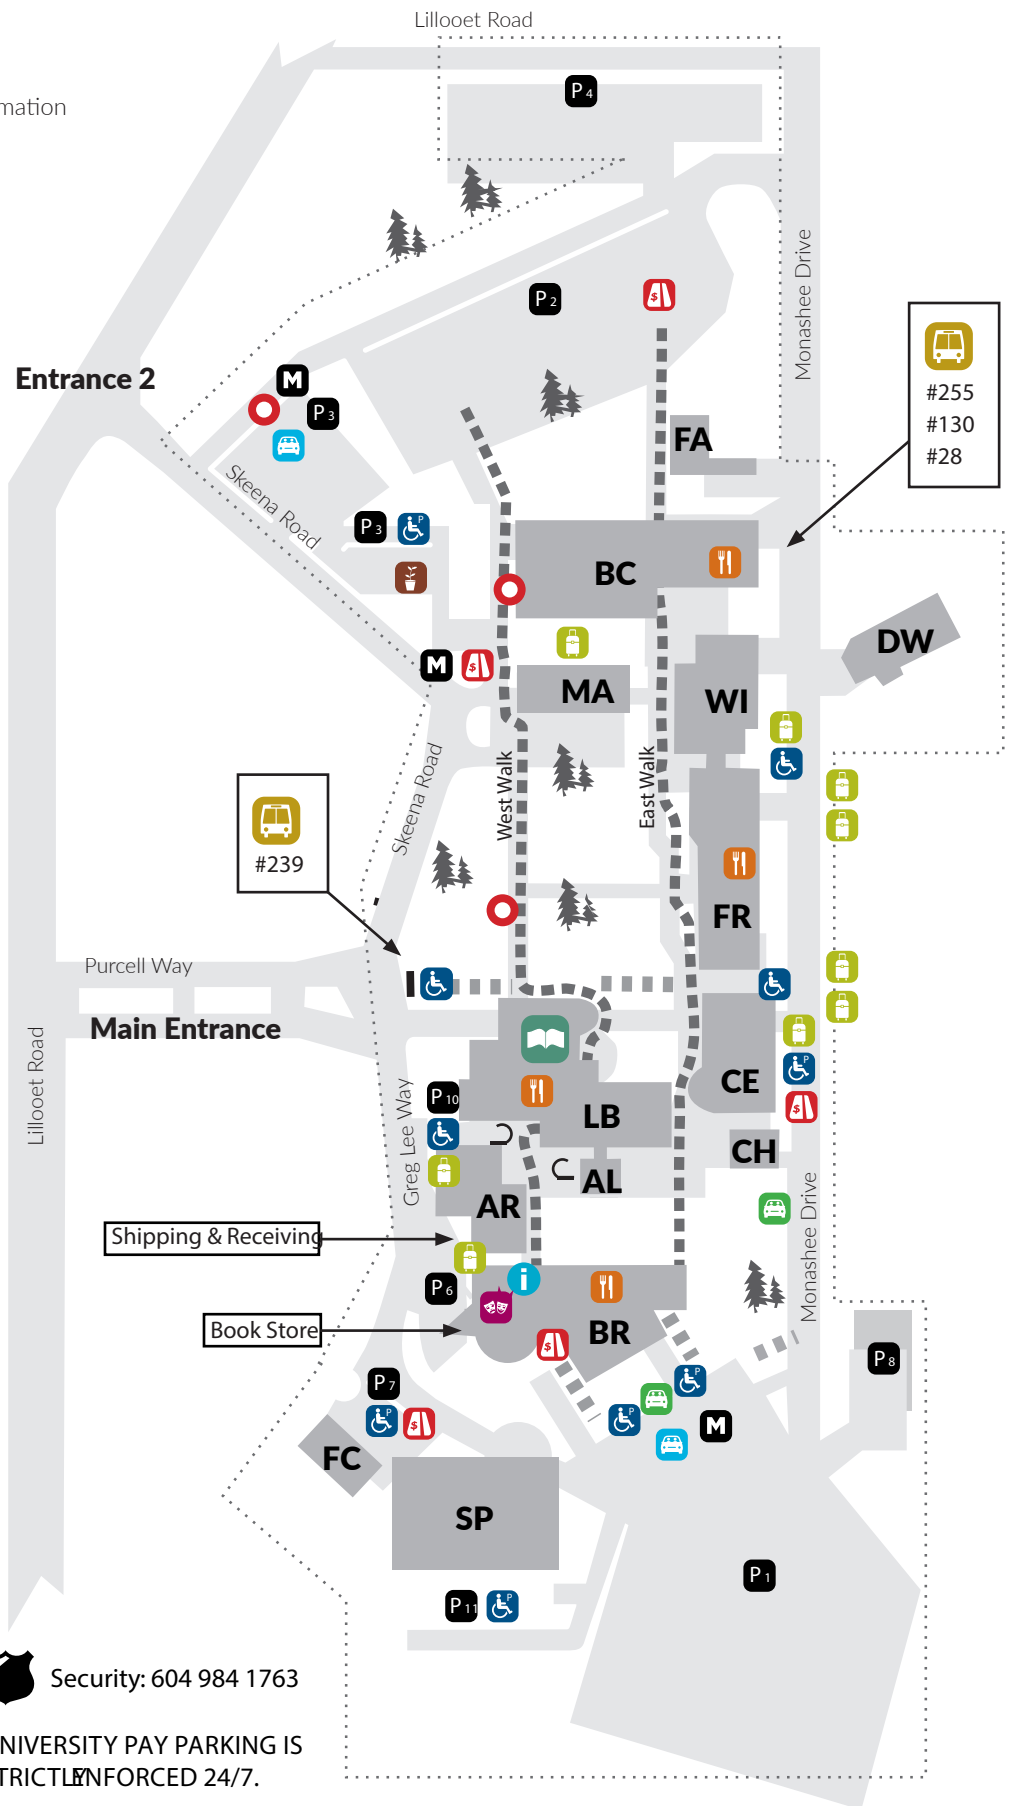

BUILDINGS

- AL** Alder
- AR** Arbutus
- BC** Nat & Flora Bosa Centre for Film and Animation
- BR** Birch
- CE** Cedar
- CH** Children's Centre
- DW** Dogwood
- FA** Facilities
- FC** Fitness Centre
- FR** Fir
- LB** Library
- MA** Maple
- SP** Sportsplex
- WI** Willow

ICONS

-  Accessible Parking
-  Accessible Routes
-  Community Garden
-  Car Pool
-  Car Share
-  Emergency Phones
-  Food Services
-  Information/Reception
-  Library
-  Loading Zones (maximum 15 minutes)
-  Motorcycle Parking (FREE)
-  Parking Lots with lot number
-  BlueShore Financial
-  Centre for the Performing Arts
-  Transit
-  Outdoor Pavilions

SERVICES	LOCATION
Advising	BircBR238
First Aid	ArbutAR016
Information/Reception	BircBR238
Box Office	ArbutAR106d
Bookstore	BircBR122
Student Union (CSU)	LibratB195
Centre for International Experience (CIE)	LibratB127
Student Cards	ArbutAR018
Registrar's Office	BircBR230
Shipping & Receiving	ArbutAR021
Security	ArbutAR017
Lost & Found	ArbutAR017
Parking (Impark)	ArbutAR032